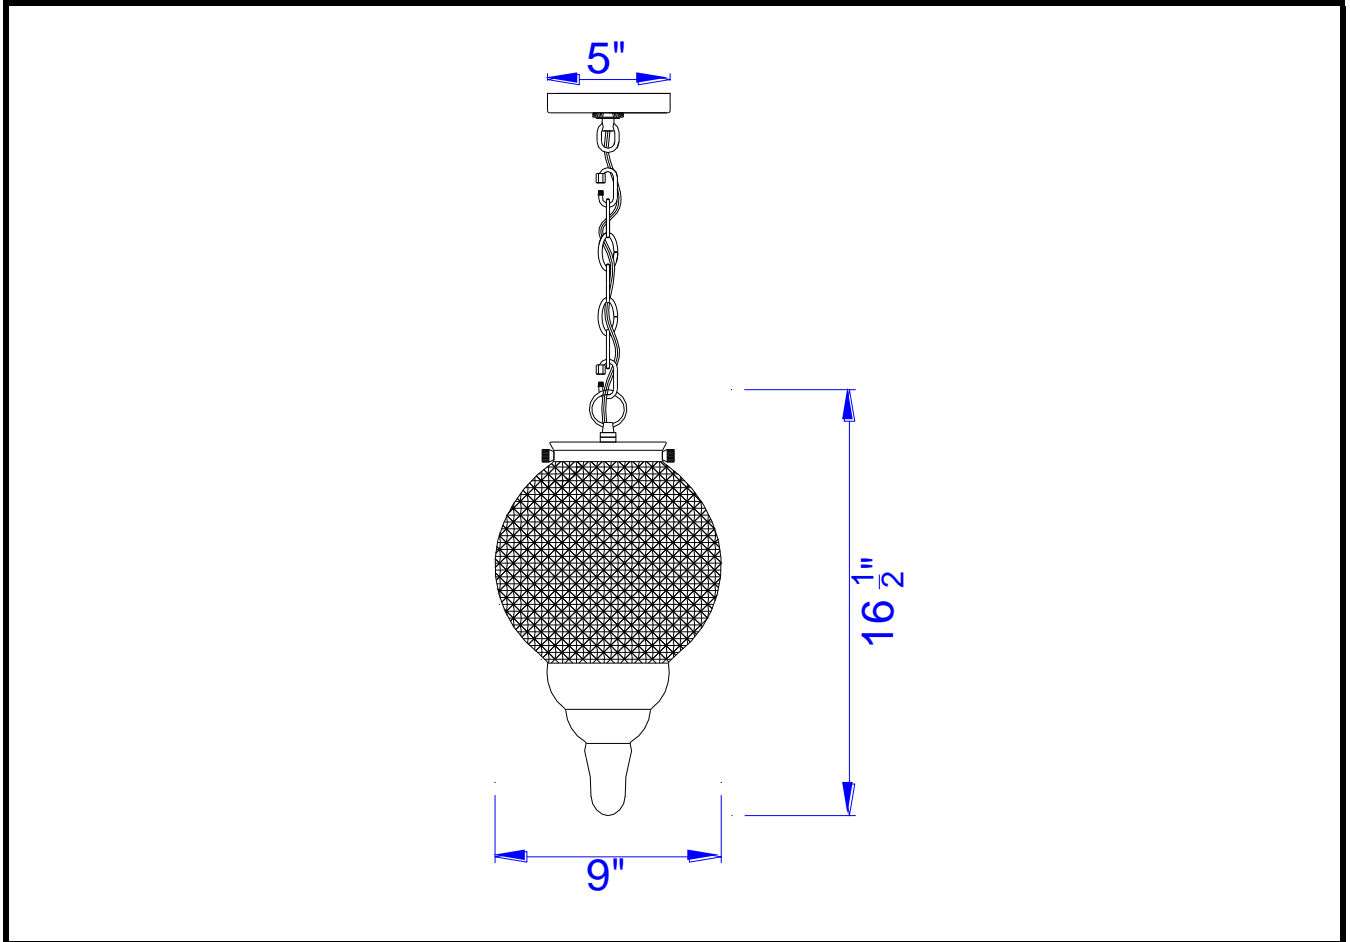

Project: _____

Catalog No.: _____

Lamp/Wattage: _____ 1/60W _____

Drawing:

Model No: FX-3572/1P
Description: Teardrop Glass Globe Pendant Fixture
Material: Metal/Mirror
Finish : Glass
Height: 16.5"
Width: 9"
Wattage : 60W
Socket : Medium Base (E26)
Bulb: Incandescent
Chain Length: 6'
Wire Length: 10'
Wire Color: Silver
Shade No:
Material:
Shade size:
Certificate : 