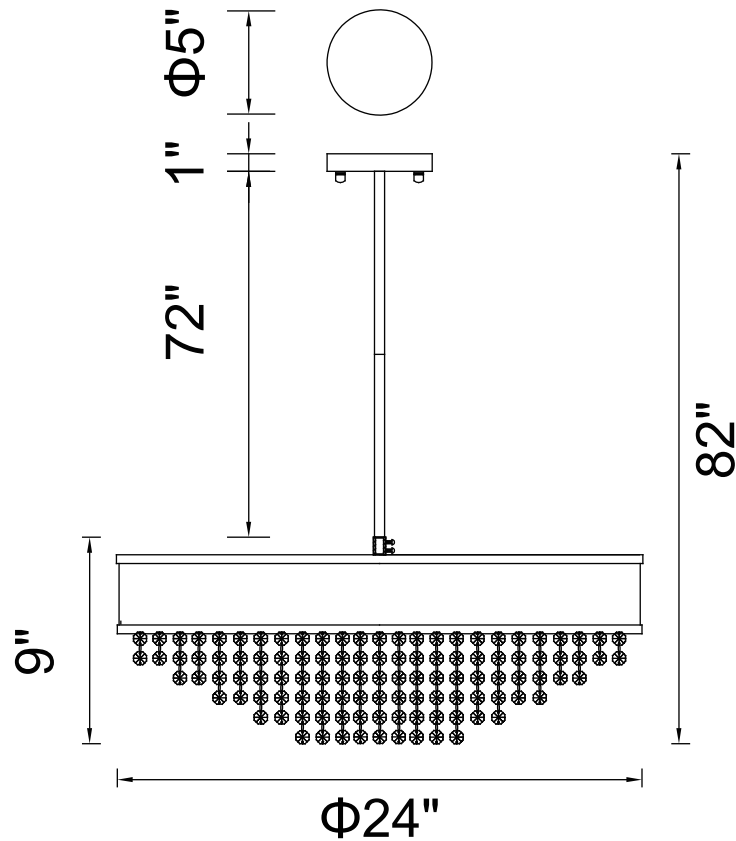

PROJECT: _____

FIXTURE TYPE: _____

LOCATION: _____

CONTACT/PHONE: _____

Item	5687P24-16-101
Collection	MEDINA
Finish	Black
Glass	-----
Crystal	Clear+Amber Alternating
Input	120V AC,60HZ,AC

Shade	-----
Length/Dia.	24"
Width/Ext.	-----
Height	9"
Maximum	82"
Lumens	-----

Light Source	G9
Bulb Info.	10x40W
Included	-----
Dimmable	Yes
Color	-----
Weight	