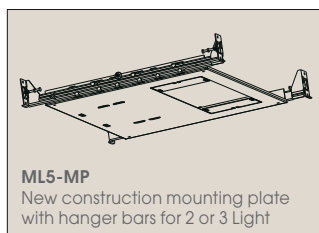

OPTIONAL ACCESSORIES

TO ORDER

MODEL	LIGHTS	INPUT	WATTAGE	BEAM ANGLE	CCT	FINISH
ML5	-	1	12	-	M	-
	1 - 1 Light 2 - 2 Light 3 - 3 Light	1 - 120V AC	12 - 12W	M - 40°	SW5 - 5-Switchable CCT	WH - White BK - Black

Consult factory for additional finish options.
Specifications subject to change without notice. See spec sheet or jescolighting.com for more details.