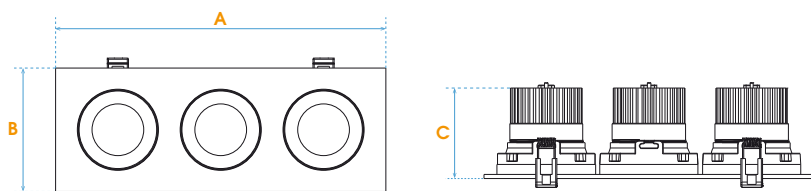

FEATURES

- Contemporary flush-to-ceiling design with adjustable gimbals provides a 15° tilt and 360° rotation.
- Offered in 1-, 2-, and 3-light configurations in a beautiful white or black finish.
- Aluminum construction with exceptional thermal management ensures long operating life.
- Switchable 5-level color-temperature from a warm 2700K to a cool 5000K facilitates easy lighting change as the interiors of the space changes.
- Suitable for Remodel and New Construction ceilings with optional mounting plates, Airtight and IC-rated housings.
- The one-light ML5 fixture is available with emergency ballast option.
- TRIAC dimming

Housing	Model	LED Unit	Lumen	Efficacy
1-Light	ML5-1-112M	12W	800 Lm	67 Lm/W
2-Light Linear	ML5-2-112M	24W	1600 Lm	67 Lm/W
3-Light Linear	ML5-3-112M	36W	2400 Lm	67 Lm/W

Housing	Model	LED Unit	Housing			Cut-Out	
			L	W	H	L	W
			A	B	C		
1-Light	ML5-1-112M	(1) 12W	4 3/8"	4 3/8"	3 1/4"	3 3/4"Ø	-
2-Light Linear	ML5-2-112M	(2) 12W	7 7/8"	4 3/8"	3 1/4"	7 1/4"	3 3/4"
3-Light Linear	ML5-3-112M	(3) 12W	11 5/8"	4 3/8"	3 1/4"	10 1/4"	3 3/4"