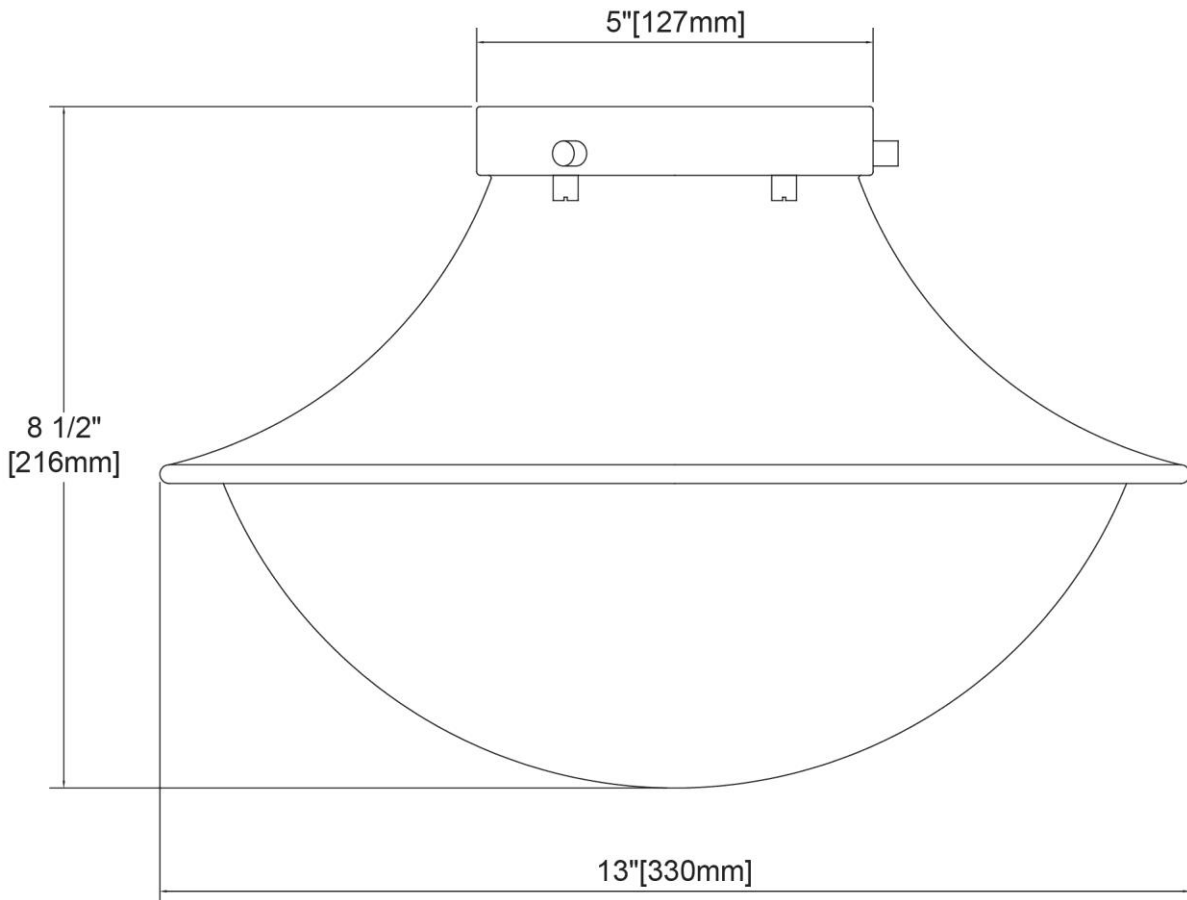

ITEM #:	89126/1
UPC	748119140735
Description	Matterhorn 1-Light Flush Mount in Natural Brass with Opal White Glass
Finish	Natural Brass
Materials	Glass, Steel
Brand	ELK Lighting
Collection	Matterhorn
Category	Indoor Lighting
Type	Flush Mount

ITEM DIMENSIONS				RATINGS & SPECIFICATIONS				
Width	13 inches			Safety Rating	UL		Certification	Dry locations
Depth	13 inches			ADA Compliant	N/A		Voltage	120 volts
Height	9 inches			BULBS / SOCKETS				
Weight	4 pounds			Quantity	1	Wattage	60 watts	
ADDITIONAL DIMENSIONS				Included	No		Type	A19 (E26 Medium Base)
Backplate / Canopy	5 diameter			Other	N/A			
HCWO	N/A			CHAIN / CORD INFORMATION				
Min. Extension	N/A			Chain	N/A		Cord	8 inches
Max. Extension	N/A			SHADE / GLASS DETAILS				
OVERALL HEIGHT				Shade/Glass Description	Opal White Glass			
Min.	N/A		Max.	N/A				
EXTENSION ROD(S)				Width	11 inches		Height	8 inches
N/A				Width at Top	N/A		Width at Bottom	N/A