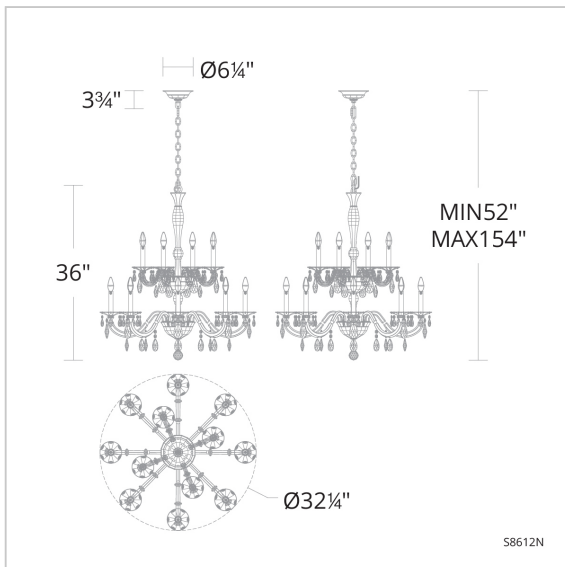

## LINE DRAWING

## FEATURES

- Delicate mouth blown glass column accented by artisan aluminum cast arms
- Uses twelve 60w maximum B10 bulbs (not included)
- Adorned by traditional Schonbek Radiance crystal drops
- Available in Schonbek Signature Finishes and Schonbek Premium Finishes
- Can be mounted on a sloped ceiling.

## SPECIFICATIONS

**Light Source Standards**

Incandescent  
UL/cUL

Model	Finish	Crystal	# of Lights	Voltage	Height	Width
S8612	- 22	R	12 Lights	120 VAC	36"	32.3"
	- 48					
	- 51					
	- 26					
	- 23					
	- 76					