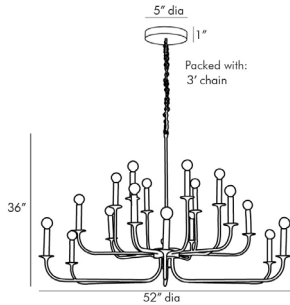

ARTERIO RS

BRECK LARGE CHANDELIER

89105
H: 38 IN, Dia: 52.00 IN
Antique Brass
Contract Suitable As Is

This grand chandelier features steel arms that curve upwards, reaching from a center point at two different heights to create a double tier effect. The entire structure is finished in an antique brass tone and is constructed with a seamless design. It's a modern take on a centuries-old classic. It holds 18 exposed bulbs for maximum light. Additional chain is available (CHN-202). Shown with small frosted globe bulbs. Damp-rated, although limited covered outdoor areas may affect finish.

APPEARANCE

Material	Steel
Finish	Antique Brass
Top Coat/Sealant	true
Link	Welded

DIMENSIONS

Chandelier	H: 36 IN, Dia: 52.00 IN
Minimum Hanging Height	38 IN
Maximum Hanging Height	74 IN
Canopy	H: 1 IN, Dia: 5.00 IN

WIRING

Rating	Damp
Suggested Bulb Type	G16
Cord	10 FT, Clear/Silver, SVT
Socket	18, Type B=-E12 Other
Photographed Bulb	Frosted Globe Bulb
Maximum Watt	40
Voltage	110-120 V

CERTIFICATIONS

Certifications	Mexico Australia, European Union, United Arab Emirates, United States, Canada
----------------	--

COMPLIANCY

UL/ETL	Yes
CB	Yes
RoHS	true

SHIPPING

Shipping Requirements	TruckShip
Product Weight	19 LBS
Gross Weight 1	45 LBS
Shipping Box 1	H: 15 IN, L: 58 IN, W: 42 IN

REPLACEMENT PARTS

Replacement Part 1	CHN-202
Replacement Part 2	CANOPY-257