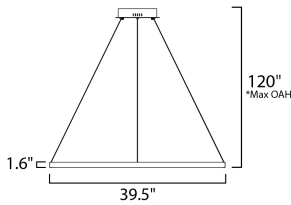

*max overall height

MEASUREMENTS

- DIMENSION : 39.5" L x 39.5" W x 1.5" H
- MAX OAH : 118" OAH
- CANOPY : 10" W x 2" H x 10" L
- HANGING WEIGHT : 4.85 lb

LAMPING

- INPUT VOLTAGE : 120V
- LUMENS : 2,870 Rated (1,200 Del.)
- BULB : 1 x 41W LED PCB Integrated , 41W Total
- BULB INCLUDED : (Integrated)
- DIMMABLE : Bluetooth Triac & ELV
- CRI : 90 CRI
- COLOR_TEMP : 2700-6000K