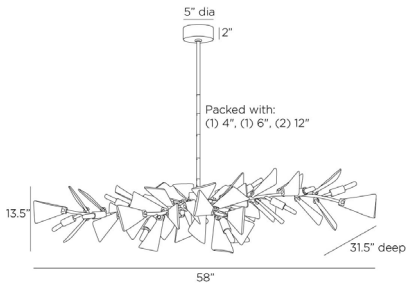

ARTERIO RS

DELMAR CHANDELIER

DLC25

H: 19.5 IN, W: 58 IN, D: 31.5 IN

Clear Seedy

Contract Suitable As Is

Antique brass-plated steel delivers the drama in one singular, showstopper fixture. Designed with clear, seedy slump glass forms that flow in a wave-like silhouette, the overall effect resembles textured crystals or the shimmering scales of a reptile. A slim antique brass-plated steel pipe and circular plate anchors to the ceiling. Finish will vary.

APPEARANCE

| | |
|------------------|---------------|
| Material | Glass, Steel |
| Material Type | Slump |
| Finish | Antique Brass |
| Finish Will Vary | true |
| Top Coat/Sealant | false |

DIMENSIONS

| | |
|------------------------|----------------------------------|
| Chandelier | H: 13.5 IN, W: 58 IN, D: 31.5 IN |
| Minimum Hanging Height | 19.5 IN |
| Maximum Hanging Height | 49.5 IN |
| Canopy | H: 2 IN, Dia: 5.00 IN |

WIRING

| | |
|---------------------|--------------------------|
| Rating | Damp |
| Suggested Bulb Type | T6 |
| Cord | 10 FT, Clear/Silver, SVT |
| Socket | 12, Type B - E12 |
| Photographed Bulb | Small Clear Tubular Bulb |
| Maximum Watt | 60 |
| Voltage | 110-120 V |