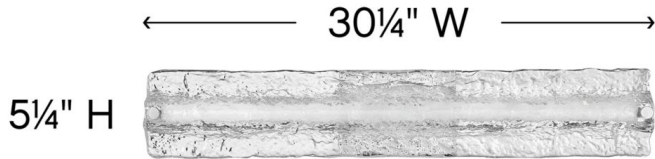

## 52094CM

### LARGE LED VANITY

A gentle wave of thick lava glass washes over the chrome base and integrated LED to create a soothing, wall-grazing light that smoothly transforms a space. Lucent features a minimalist profile, yet the exceptional light pattern makes a maximum impression. Invisi-mount system ensures the look stays clean and contemporary

DETAILS	
FINISH:	Chrome
MATERIAL:	Steel
GLASS:	Lava
DIMMABLE:	YES, CL TYPE DIMMER (SSL7A)

DIMENSIONS	
WIDTH:	30.3"
HEIGHT:	5"
WEIGHT:	9lb
BACK PLATE:	7"W X 5"H
EXTENSION:	3"
TOP TO OUTLET:	2.5"

LIGHT SOURCE	
LIGHT SOURCE:	Integrated LED
LED NAME:	LEVO112-270
VOLTAGE:	120v
COLOR TEMP:	3000
LUMENS:	3400
CRI:	92
INCANDESCENT EQUIVALENCY:	2 x 100w
DIMMABLE:	YES, CL TYPE DIMMER (SSL7A)