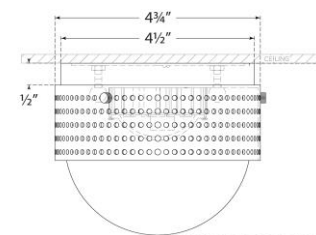

TEAR SHEET

Precision 4.5" Solitaire

Item # KW 4056PN-WG

Designer: Kelly Wearstler

Height: 4"

Width: 4.75"

Canopy: 4.5" Round

Finishes: AB, BZ, PN

Glass Options: WG

Socket: Dedicated LED

Wattage: 12w (1100lm)

Weight: 2 Pounds

Bottom View

Side View