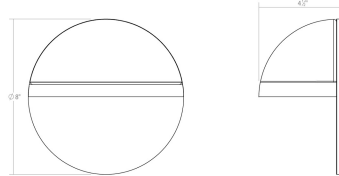

Project:

Mezza Vetro LED Sconce Spec Sheet

SKU: 7473.72-WL Learn more at:
<https://sonnemanlight.com/mezza-vetro-led-sconce>

Description: A white glass half dome on a circular disc integrates harmonious geometry across volume and plane, radiating light in full circumference. Also available as a [Mezza Cupola LED Sconce](#).

Type #:

Dimensions

| | |
|------------------------|------|
| Extends: | 4.5" |
| Minimum Extension: | 4.5 |
| Maximum Extension: | 4.5 |
| Diameter: | 8" |
| Canopy/Backplate/Base: | 8" |
| Size: | 8" |