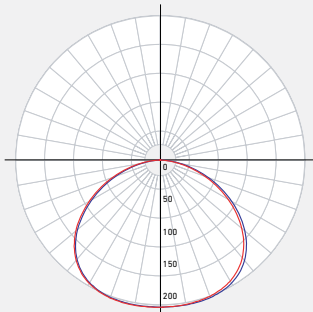

**PROJECT:** \_\_\_\_\_ **TYPE:** \_\_\_\_\_

**DATE:** \_\_\_\_\_ **QTY:** \_\_\_\_\_

**NOTES:**

**QUICK SPECS**

SIZE	WATTS	DELIVERED LUMENS*	COLOR °T 3CCT	CRI	VOLTAGE	BEAM ANGLE	FINISH
4"	11W	800lm	3000K 4000K 5000K	90	120V	110°	<input type="radio"/> White <input type="radio"/> Satin Nickel <input type="radio"/> Black

\*Lumen output measured at 3000K

**LIGHT DISTRIBUTION**

<b>CONSTRUCTION</b>	<b>Lens</b> Frosted	<b>Type of optics</b> Flat lens	<b>Type of LED</b> Edge-lit SMD
	<b>Lens material</b> Acrylic	<b>Housing material</b> Cast aluminum	<b>Cut hole size</b> 4-1/4"