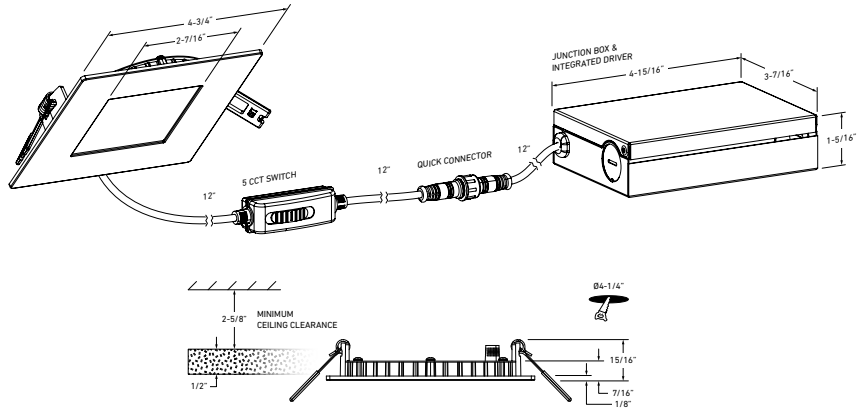

QUICK SPECS

SIZE	WATTS	DELIVERED LUMENS*	COLOR °T 3CCT	CRI	VOLTAGE	BEAM ANGLE	FINISH
4"	11W	800lm	3000K 4000K 5000K	90	120V	110°	☐ White ☐ Satin Nickel ☐ Black

*Lumen output measured at 3000K