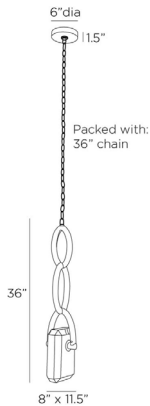

ARTERIOS

ESTATE PENDANT

DPC16
H: 38.5 IN, W: 8 IN, D: 11.5 IN
Smoke
Contract Suitable As Is

A thick chain of antique brass steel links together to form a stylish setting for our Estate pendant. Designed to hold a faceted LED-lit "gem" of smoke crystal, this impactful fixture is jewelry for the home.

APPEARANCE

Material Crystal, Steel
Finish Antique Brass
Top Coat/Sealant true

DIMENSIONS

Pendant H: 36 IN, W: 8 IN, D: 11.5 IN
Minimum Hanging Height 38.5 IN
Maximum Hanging Height 73.5 IN
Canopy H: 1.5 IN, Dia: 6.00 IN

COMPLIANCY

RoHS true

SHIPPING

Product Weight 34 LBS
Gross Weight 1 30.5 LBS
Shipping Box 1 H: 11 IN, L: 39 IN, W: 34 IN

REPLACEMENT PARTS

Replacement Part 1 CHN-293
Replacement Part 1 Dim 36"

CONTRACT

Contract Suitable true