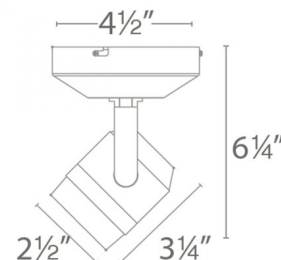

LINE DRAWING