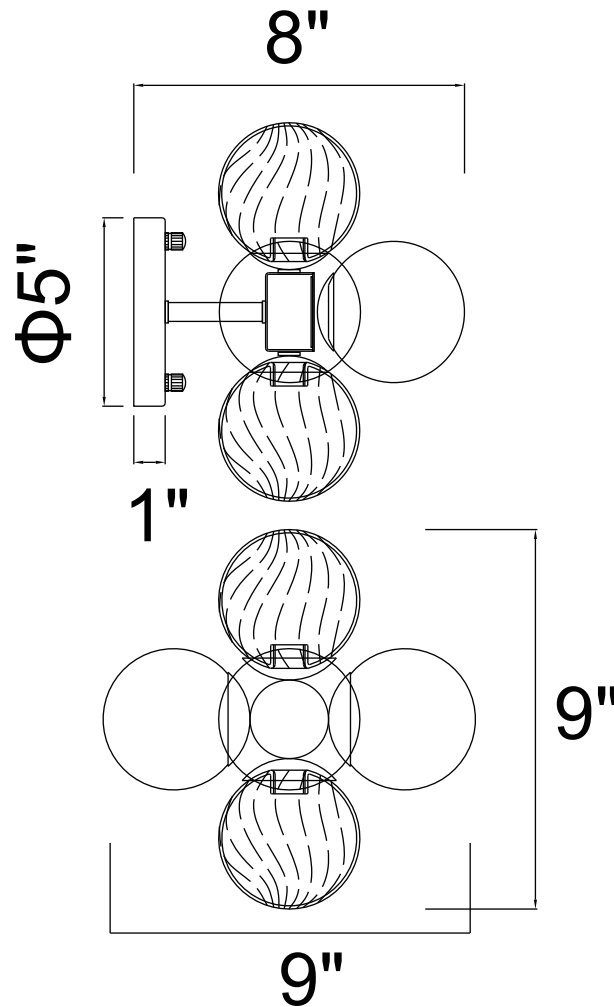

PROJECT: _____

FIXTURE TYPE: _____

LOCATION: _____

CONTACT/PHONE: _____

Item	1205W9-3-601
Collection	PALLOCIYes
Finish	Chrome
Glass	Clear+Smoke
Crystal	-----
Input	120V AC,60HZ,AC

Shade	-----
Length/Dia.	9"
Width/Ext.	9"
Height	8"
Maximum	-----
Lumens	-----

Light Source	LED G9
Bulb Info.	3x5W
Included	-----
Dimmable	Yes
Color	-----
Weight	