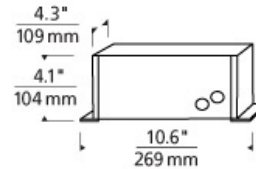

INSTALLATION

This transformer must be installed in a remote but accessible location (such as above the ceiling or in a closet). To simplify installation the transformer should be located no more than 20 feet from the run or power feed. The electrician will need to supply the proper gauge conductor from the transformer to the power feed location based on distance (see Low-Voltage Wire Size Table, below).

LOW-VOLTAGE WIRE SIZE TABLE						
Use to determine the correct THHN wire size for a recommended 3 percent drop in voltage at the specified wattage. The length shown is the length of wire from the transformer to the power feed.						
12 Volt	5 ft.	6-15 ft.	16-20 ft.	21-40 ft.	41-60 ft.	61-90 ft.
150 Watt	#12 GA	#8 GA	#6 GA	#4 GA	#2 GA	#1 GA