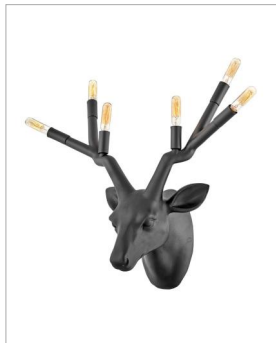

PRODUCT DETAILS:

- Suitable for use in dry (indoor) locations as defined by NEC and CEC. Meets United States UL Underwriters Laboratories & CSA Canadian Standards Association Product Safety Standards
- Ideal for vintage filament bulbs (not included)
- Features On/Off switch
- Can be hard wired or mounted with fabric covered plug-in cord.
- Merging the best of traditional and modern elements, with a sophisticated and streamlined silhouette perfect for any space
- Optional cord cover available, 6938BK
- Striking black finish enhances design

HINKLEY

HINKLEY
33000 Pin Oak Parkway
Avon Lake, OH 44012

PHONE: (440) 653-5500
Toll Free: 1 (800) 446-5539

hinkley.com