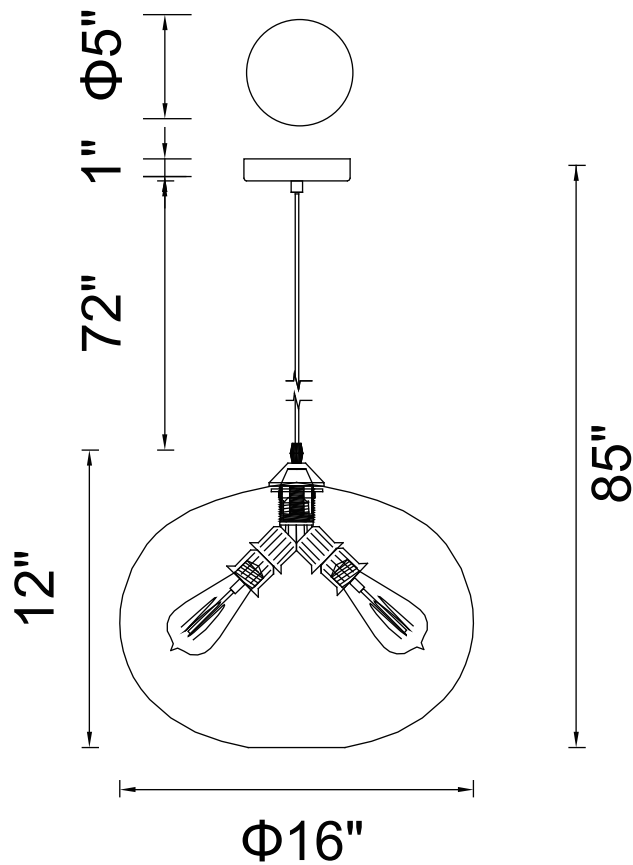

PROJECT: _____
 FIXTURE TYPE: _____
 LOCATION: _____
 CONTACT/PHONE: _____

Item	5553P16
Collection	GLASS
Finish	Black
Glass	Clear
Crystal	-----
Input	120V AC,60HZ,AC

Shade	-----
Length/Dia.	16"
Width/Ext.	-----
Height	12"
Maximum	85"
Lumens	-----

Light Source	E26
Bulb Info.	1×60W
Included	-----
Dimmable	Yes
Color	-----
Weight	-----