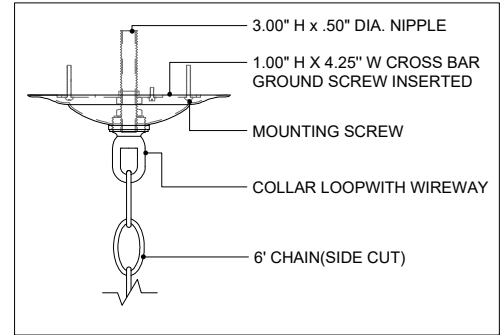

TOP VIEW

CANOPY DETAIL

FRONT VIEW

9000-0939

ALL WORK © 2022 CURREY & COMPANY