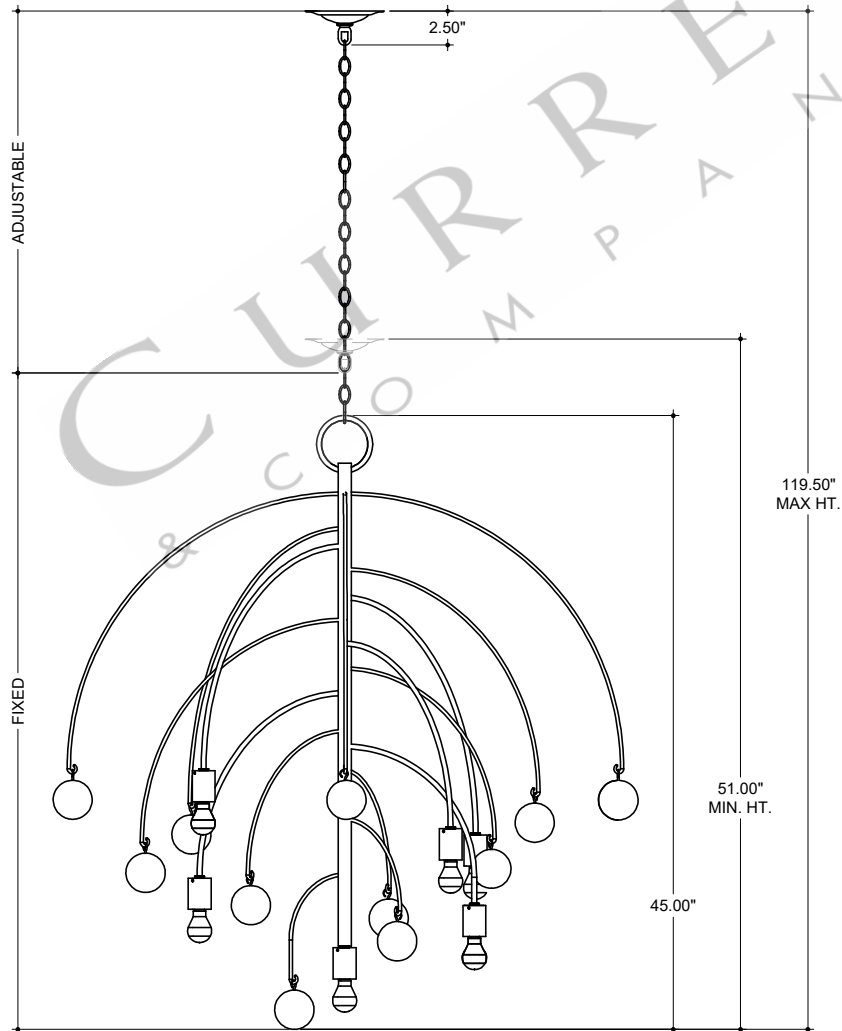

TOP VIEW

CANOPY DETAIL

FRONT VIEW

9000-0939

ALL WORK © 2022 CURREY & COMPANY