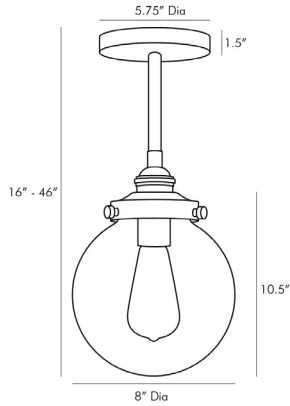

ARTERIOS

REEVES SMALL OUTDOOR PENDANT

49211
 H: 16 IN, Dia: 8.00 IN
 Aged Brass
 Contract Suitable As Is

Light a space with timeless design. This classic globe pendant features a clear glass shade and aged brass finished steel, giving it an updated, industrial style. Consider an antique style bulb to create a subtle glow with stylized filament designs. Shown with an Edison bulb. Also comes in Large Aged Brass (49208), Large Aged Iron (49207) and Small Aged Iron (49210). Additional pipe available (PIPE-192). Approved for use in outdoor areas.

APPEARANCE

Material	Glass, Steel
Finish	Aged Brass, Clear
Top Coat/Sealant	false

DIMENSIONS

Pendant	H: 10.5 IN, Dia: 8.00 IN
Minimum Hanging Height	16 IN
Maximum Hanging Height	46 IN
Canopy	H: 1.5 IN, Dia: 5.75 IN

WIRING

Rating	Outdoor
Cord	10 FT, Black, SVT
Socket	1, Type A- E26 Other
Photographed Bulb	Edison Bulb
Maximum Watt	60
Voltage	110-120 V

CERTIFICATIONS

Certifications	Mexico Australia, European Union, United Arab Emirates, United States, Canada
----------------	--

REPLACEMENT PARTS

Replacement Part 1	PIPE-192
Replacement Part 1 Dim	(1) 4", (1) 6", (1) 12"
Replacement Part 2	CANOPY-308
Replacement Part 2 Dim	1.5" x 5.75"

CONTRACT

Contract Suitable	true
-------------------	------