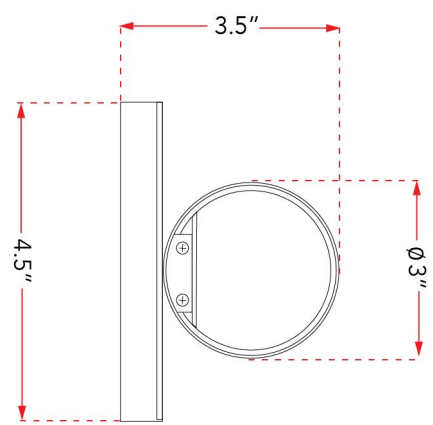

ABRA MODEL **20098WV-BN**

Dual Cylinder Glass Vanity

FAMILY NAME **Turbo**

UPC 00810035191662

| FIXTURE MATERIAL | | | | DIMENSIONS IN INCHES | | | | | | | CERTIFICATION | | |
|------------------|-----------------------------------|---------------|-----------------|----------------------|--------|-------|-------|--------|-----|-----|--------------------|---------------|------------|
| Frame Material | Finishes Available | Diffuser Type | Diffuser Finish | Diameter | Height | o.a.h | Width | Length | Ext | ADA | Location | Rating | Compliance |
| Steel | BN - Brushed Nickel CH- Chrome | Glass | Opal | 3 | 4.5 | 4.5 | | 24 | 3.5 | Yes | Ceiling Mount only | Damp Location | cETLus |