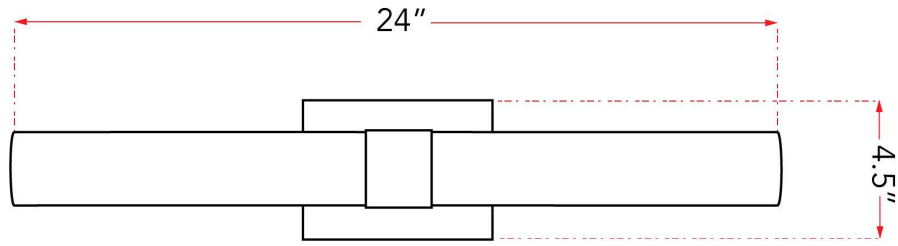

ABRA MODEL **20098WV-BN**

Dual Cylinder Glass Vanity

FAMILY NAME **Turbo**

UPC 00810035191662

| FIXTURE MATERIAL | | | | DIMENSIONS IN INCHES | | | | | | | CERTIFICATION | | |
|------------------|-----------------------------------|---------------|-----------------|----------------------|--------|-------|-------|--------|-----|-----|--------------------|---------------|------------|
| Frame Material | Finishes Available | Diffuser Type | Diffuser Finish | Diameter | Height | o.a.h | Width | Length | Ext | ADA | Location | Rating | Compliance |
| Steel | BN - Brushed Nickel CH- Chrome | Glass | Opal | 3 | 4.5 | 4.5 | | 24 | 3.5 | Yes | Ceiling Mount only | Damp Location | cETLus |