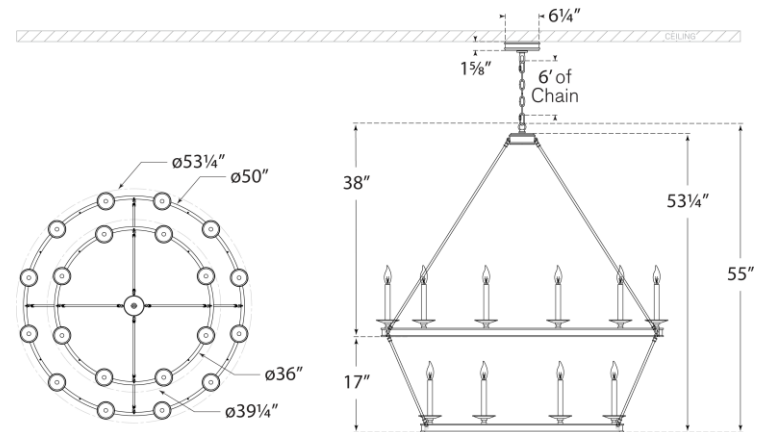

TEAR SHEET

Launceton Grande Two Tiered Chandelier

Item # CHC 1608PN

Designer: Chapman & Myers

Height: 55"

Width: 53.25"

Canopy: 6" Round

Finishes: AB, BZ, PN

Socket: 20 - E12 Candelabra

Wattage: 20 - 40 C11

Weight: 55 Pounds

Note: Special Installation Required

Top View

Front View