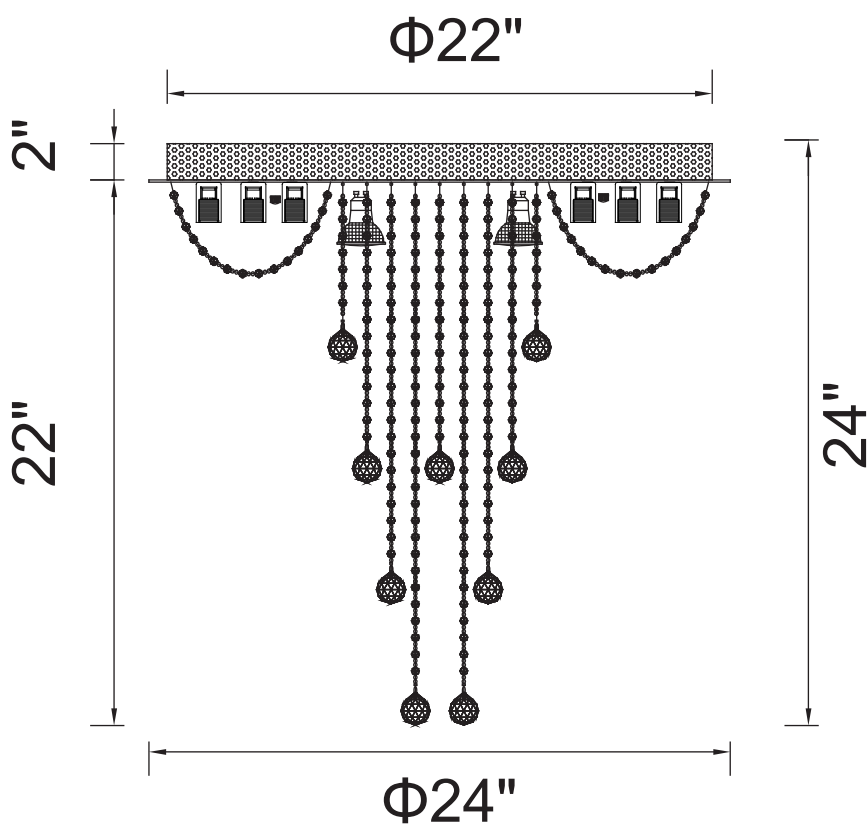

PROJECT: _____

FIXTURE TYPE: _____

LOCATION: _____

CONTACT/PHONE: _____

Item	6616C24C
Collection	WATERFALL
Finish	Chrome
Glass	-----
Crystal	Clear
Input	120V AC,60HZ,AC

Shade	-----
Length/Dia.	24"
Width/Ext.	-----
Height	24"
Maximum	-----
Lumens	-----

Light Source	GU10+G9
Bulb Info.	3×35W+16×20W
Included	-----
Dimmable	Yes
Color	-----
Weight	