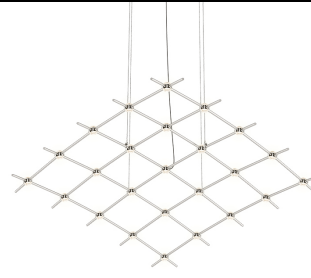

Project:

Constellation Aquarius Medius Spec Sheet

SKU: 21Q13-RC5512 Learn more at:
<https://sonnemanlight.com/constellation-aquarius>

Description: Aquarius is "The Great One;" it is a broad constellation of uniform brightness across a vast space of sky. Expansive, covering a large range of space, Aquarius is the latest innovative design configuration of our Constellation architectural lighting system. Constellation Aquarius® is available in sizes: Minor, Medius, and Major.

Type #:

Dimensions

Height:	1.5"
Width:	121.75"
Length:	50.5"
Canopy/Backplate/Base:	4.5"
Hanging Details:	10' Adjustable Cord/Cable
Size:	Medius
Canopy/Backplate/Base Height:	0.5

Electrical Specs

Bulb(s) Included?:	Yes
Bulb 1 Type:	Integral LED
Bulb Quantity:	1
Input Voltage:	100-277VAC
Wattage:	50
Initial Lumens:	6190
Delivered Lumens:	4330
Color Temperature:	3000K
CRI:	90
Power Supply Type:	Driver
Power Supply Quantity:	1
Power Supply Location:	Remote
Dimming Type:	TRIAC & ELV @120V / 0-10V
Bulb Max Wattage:	50

Installation

Installation:	Licensed electrician required, multi-step installation
Sloped Ceiling Compatible?:	Adapter Available

Shade

Lens Type:	Clear Faceted Acrylic Lens
Shade 1 Material:	Acrylic

Available Finishes

Available Finishes: Satin Nickel w/Clear
Faceted Acrylic Lens, Satin Nickel w/White
Optical Acrylic Lens

General Listings

Certification:	C-ETL-US
Color/Finish:	Satin Nickel (.13)
Dark Sky Friendly:	N