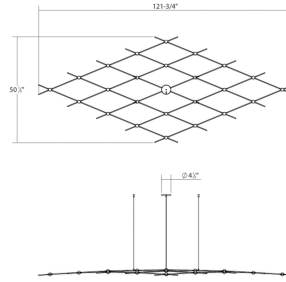

Project:

Constellation Aquarius Medius Spec Sheet

SKU: 21Q13-RC5512 Learn more at:
<https://sonnemanlight.com/constellation-aquarius>

Description: Aquarius is "The Great One;" it is a broad constellation of uniform brightness across a vast space of sky. Expansive, covering a large range of space, Aquarius is the latest innovative design configuration of our Constellation architectural lighting system. Constellation Aquarius® is available in sizes: Minor, Medius, and Major.

Type #:

Dimensions

Height:	1.5"
Width:	121.75"
Length:	50.5"
Canopy/Backplate/Base:	4.5"
Hanging Details:	10' Adjustable Cord/Cable
Size:	Medius
Canopy/Backplate/Base Height:	0.5

Electrical Specs

Bulb(s) Included?:	Yes
Bulb 1 Type:	Integral LED
Bulb Quantity:	1
Input Voltage:	100-277VAC
Wattage:	50
Initial Lumens:	6190
Delivered Lumens:	4330
Color Temperature:	3000K
CRI:	90
Power Supply Type:	Driver
Power Supply Quantity:	1
Power Supply Location:	Remote
Dimming Type:	TRIAC & ELV @120V / 0-10V
Bulb Max Wattage:	50