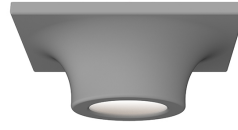

## Zoom LED Surface Mount Spec Sheet

SKU: 3740.18 Learn more at:  
<https://sonnemanlight.com/zoom-led-surface-mount>

Description: In a fluid transition from square to round, Zoom sculpturally resolves the plane of the ceiling surface with the round aperture of a luminous source. Used singularly or in multiples, Zoom can be arranged in linear, square, or offset arrangements across a space.

### Dimensions

Height:	2"
Width:	6"
Length:	6"
Canopy/Backplate/Base Width:	6
Canopy/Backplate/Base Depth:	6