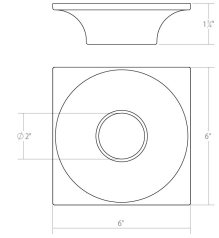

## Zoom LED Surface Mount Spec Sheet

SKU: 3740.18 Learn more at:  
<https://sonnemanlight.com/zoom-led-surface-mount>

Description: In a fluid transition from square to round, Zoom sculpturally resolves the plane of the ceiling surface with the round aperture of a luminous source. Used singularly or in multiples, Zoom can be arranged in linear, square, or offset arrangements across a space.

### Dimensions

Height:	2"
Width:	6"
Length:	6"
Canopy/Backplate/Base Width:	6
Canopy/Backplate/Base Depth:	6

### Shipping

Carton 1 L x W x H:	8" X 8" X 4"
Carton 1 Gross Weight:	2 LBS