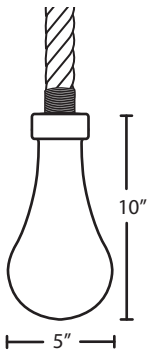

DASH

120V PENDANTS

location:
DAMP

SPECIFICATIONS:

DESCRIPTION

The significant and stylish natural rope suspension of our Dash pendant creates a striking backdrop for the clear teardrop glass diffuser and exposed light source, and plays to the creativity of the installation allowing for knots, sways, loops and more.

DIFFUSER

Shade shall be made of clear glass. 5" Dia. x 10" H

SUSPENSION

Rope-hung: 6'-0" long and 2" dia natural hemp rope, field-cutttable with inner SVT Cord. Also available as 3-light fixture.

MOUNTING

Black flat canopy with support hook, installs directly to a 4" octagonal ceiling box. Suitable for sloped ceilings.

LABELS

UL or ETL Listed. Suitable for Damp Locations (interior use only).

DASHCL (CLEAR)