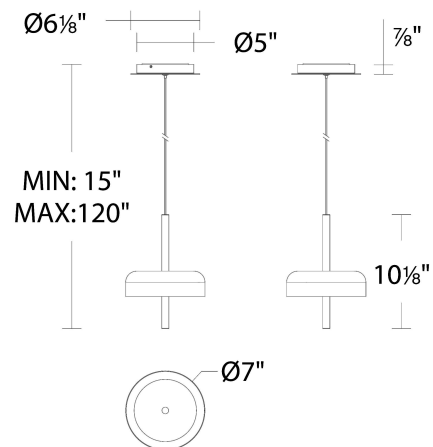

Fixture Type: _____

Catalog Number: _____

Project: _____

Location: _____

Pierce

Mini Pendant 3000K

Model & Size	Color Temp & CRI	Finish	Watt	LED Lumens	Delivered Lumens
PD-89210 10"	3000K 90	BK/GO Black/Gold BN Brushed Nickel	20W	2500	1392

REPLACEMENT PARTS

HDW-KS22-MA - Hardware Pack

FINISHES:

Black/Gold

Brushed
Nickel

LINE DRAWING:

PD-89210