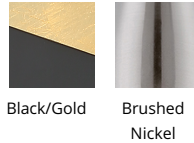

Fixture Type: _____

Catalog Number: _____

Project: _____

Location: _____

Pierce

Mini Pendant 3000K

Model & Size	Color Temp & CRI	Finish	Watt	LED Lumens	Delivered Lumens
PD-89210 10"	3000K 90	BK/GO Black/Gold BN Brushed Nickel	20W	2500	1392

SPECIFICATIONS

Color Temp:	3000K
Input:	120/277 VAC,50/60Hz
CRI:	90
Dimming:	ELV: 100-10% ,TRIAC: 100-10%
Rated Life:	50000 Hours
Standards:	ETL, cETL,Title 24 JA8-2019 Compliant Damp Location Listed
Construction:	Aluminum body, etched acrylic diffuser

REPLACEMENT PARTS

HDW-KS22-MA - Hardware Pack

FINISHES:

Black/Gold

Brushed
Nickel

LINE DRAWING:

PD-89210