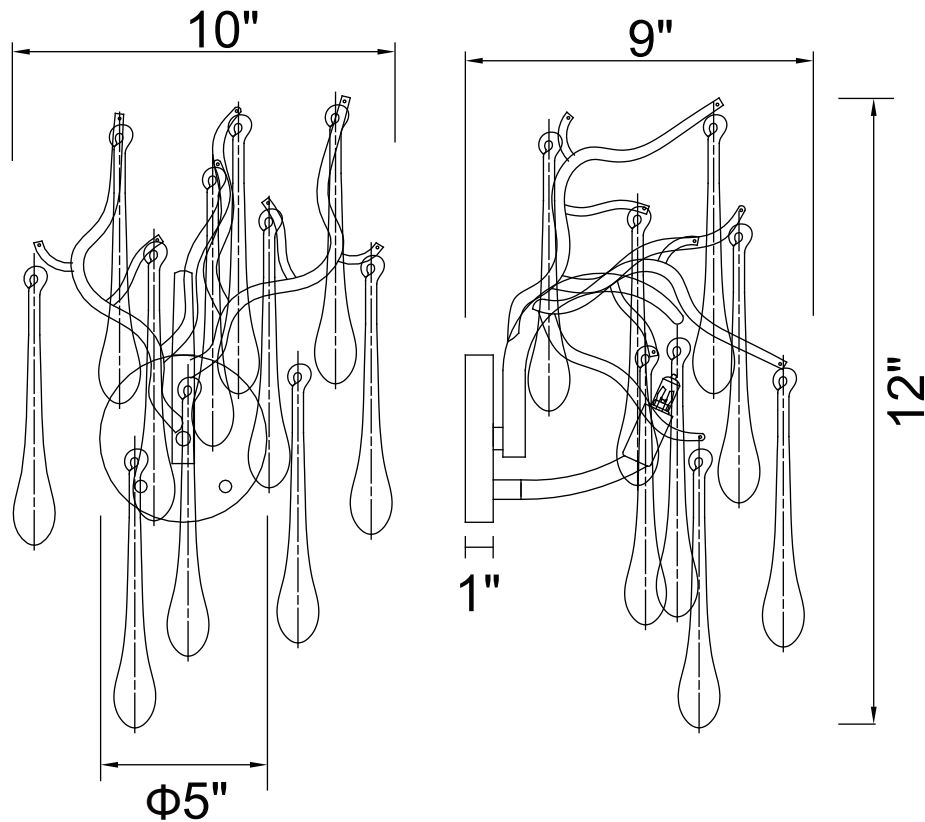

PROJECT: _____

FIXTURE TYPE: _____

LOCATION: _____

CONTACT/PHONE: _____

Item	1094W10-2-101
Collection	ANITA
Finish	Black
Glass	-----
Crystal	Clear
Input	120V AC,60HZ,AC

Shade	-----
Length/Dia.	10"
Width/Ext.	9"
Height	12"
Maximum	-----
Lumens	-----

Light Source	G9
Bulb Info.	2x40W
Included	-----
Dimmable	Yes
Color	-----
Weight	1.8KG