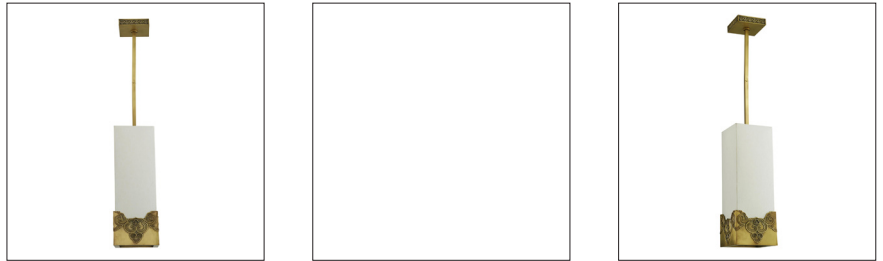

## IRIS PENDANT

BARRY DIXON

DD49007

H: 31 IN, W: 8.5 IN, D: 8.5 IN

Antique Brass, Off-White Linen

Contract Suitable As Is

Abstracted from Chinese carvings and porcelains, our elegant Iris lantern-like pendant celebrates this symbol for happiness on all 4 sides. In antique brass and off-white linen. Barry suggests using this alone or in multiples of matching or varying heights. Additional pipe available (PIPE-132). Also available as sconce (DS49008). Damp-rated, although limited covered outdoor conditions may affect finish.

### APPEARANCE

Material	Linen, Steel
Material Type	Plated
Finish	Off-White
Top Coat/Sealant	true
Link	Welded

### DIMENSIONS

Pendant	H: 24 IN, W: 8.5 IN, D: 8.5 IN
Minimum Hanging Height	31 IN
Maximum Hanging Height	54 IN
Canopy	H: 1 IN, W: 6.5 IN, D: 6.5 IN