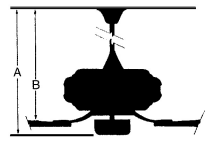

MEASUREMENTS

Blade Finish:					Reversible Blades:	No
Blade Material:	PC BLADE				Slope:	Yes
Blade Sweep:	No. of Blades:	Blade Pitch:	Hanging Weight:			
62"	5	VARIABLE	21.63			
Downrod 1:	Downrod 1 Outside Dia:	Downrod 2:	Downrod 2 Outside Dia:			
6	.75					
Ceiling to Lowest Point: (Dim A)	Ceiling to Blade (Dim B)	Lead Wire:	Motor Size:			
13.75	10.25	80"	DC 172X25MM			