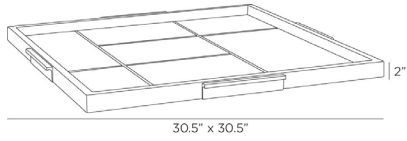

ARTERIOS

DILLARD TRAY

AY107
H: 2 IN, W: 30.5 IN, D: 30.5 IN
Moss Gray
Contract Suitable As Is

Adorned with asymmetric patchwork stitching, an oversized tray of moss-gray suede makes an impactful addition to any surface. Finished with four antique brass steel handles for easy mobility. Finish will vary.

APPEARANCE

Material	Steel, Suede
Finish	Antique Brass
Finish Will Vary	true
Top Coat/Sealant	true

DIMENSIONS

Foot Print	W: 30.5 IN, D: 30.5 IN
------------	------------------------

SHIPPING

Product Weight	40.1 LBS
Gross Weight 1	45 LBS
Shipping Box 1	H: 7 IN, L: 35 IN, W: 37 IN