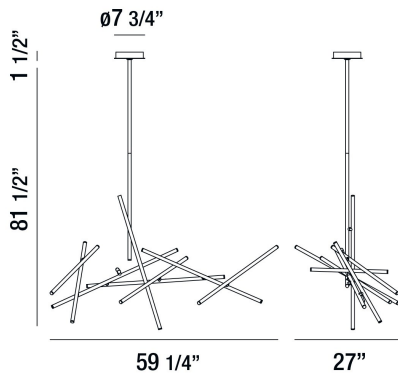

## CROSSROADS, 59" CHANDELIER

### PRODUCT DETAILS

No.	:	36251-032
Product Color	:	ANTIQUE BRASS
Product Material	:	METAL
Shade / Accent Colour	:	FROSTED
Shade / Accent Material	:	ACRYLIC
Length	:	59.25"
Width	:	27"
Height	:	45.5"
Overall Height	:	83"
Weight	:	17.5lbs

### TECHNICAL DETAILS

Hanging Support Type	:	ROD
Hanging Support Length	:	36"
Rods Included	:	12"+24"
Canopy / Backplate Height	:	1.5"
Canopy / Backplate Dia.	:	7.75"
Location	:	DRY
Approval	:	