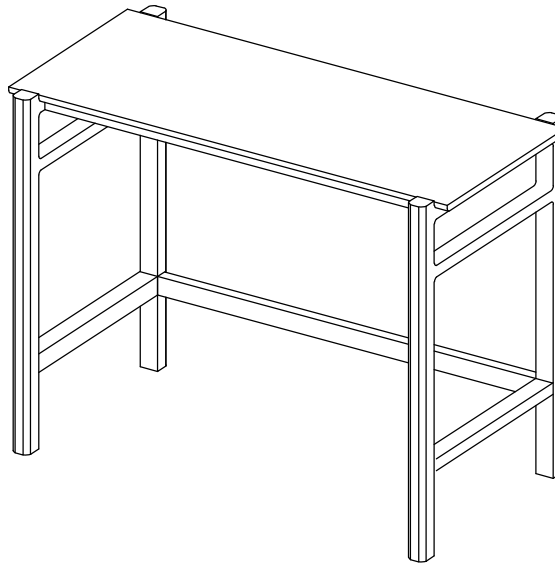

**MOE'S**  
home collection

**ASSEMBLY INSTRUCTIONS.**

HARBOR CONSOLE NATURAL OAK

**BZ-1127-24**

THANK YOU FOR YOUR PURCHASE!

### PART LIST

NO.	DESCRIPTION	IMAGE	Qty
A.	MIDDLE FRAME		3
B.	BOTTOM RAIL		1
C.	SIDE LEG		2
D.	MARBLE TOP		1