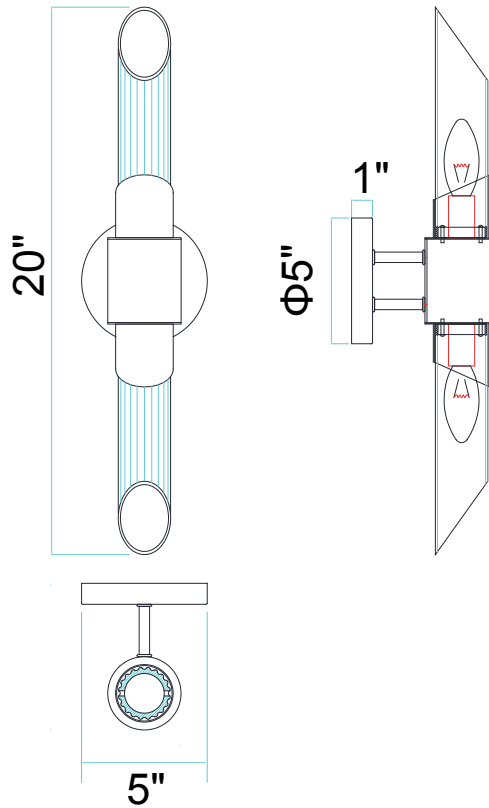

PROJECT: _____

FIXTURE TYPE: _____

LOCATION: _____

CONTACT/PHONE: _____

Item	1269W5-2-602
Collection	
Finish	Stain Gold
Glass	Clear
Crystal	-----
Input	120V AC,60HZ,AC

Shade	-----
Length/Dia.	5"
Width/Ext.	5"
Height	20"
Maximum	-----
Lumens	-----

Light Source	E12
Bulb Info.	2×60W
Included	-----
Dimmable	No
Color	-----
Weight	