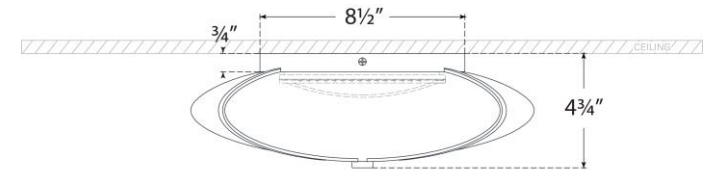

TEAR SHEET

Fondant 14" Flush Mount

Item # CD 4006SB-WG

Designer: Champalimaud

Height: 4.75"

Width: 14.25"

Canopy: 8.5" Square

Finishes: GM, PN, SB

Glass Options: WG

Socket: Dedicated LED

Wattage: 18w (2100lm)

Weight: 9 Pounds

Note: UL Only

Front View

Bottom View