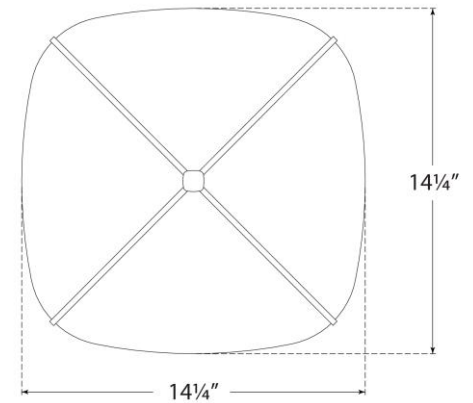

TEAR SHEET

Fondant 14" Flush Mount

Item # CD 4006SB-WG

Designer: Champalimaud

Height: 4.75"

Width: 14.25"

Canopy: 8.5" Square

Finishes: GM, PN, SB

Glass Options: WG

Socket: Dedicated LED

Wattage: 18w (2100lm)

Weight: 9 Pounds

Note: UL Only

Front View

Bottom View