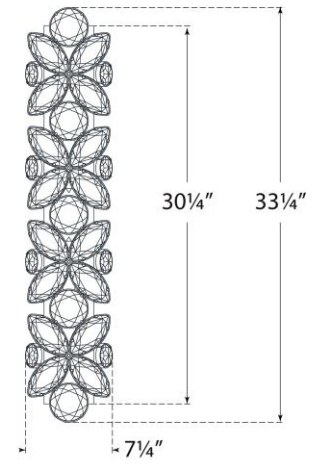

TEAR SHEET

Lloyd 33" Sconce

Item # KS 2019SB-CG

Designer: kate spade new york

Height: 33.25"

Width: 7.25"

Extension: 4"

Backplate: 4" x 30.25" Rectangle

Finishes: PN, SB

Glass Options: ALB, CG

Socket: 4 - E12 Candelabra

Wattage: 4 - 6.5 LED B11

Weight: 15 Pounds

Note: UL Only

Top View

Side View

Front View