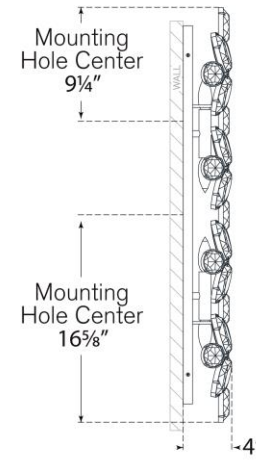

TEAR SHEET

Lloyd 33" Sconce

Item # KS 2019SB-CG

Designer: kate spade new york

Height: 33.25"

Width: 7.25"

Extension: 4"

Backplate: 4" x 30.25" Rectangle

Finishes: PN, SB

Glass Options: ALB, CG

Socket: 4 - E12 Candelabra

Wattage: 4 - 6.5 LED B11

Weight: 15 Pounds

Note: UL Only

Top View

Side View

Front View