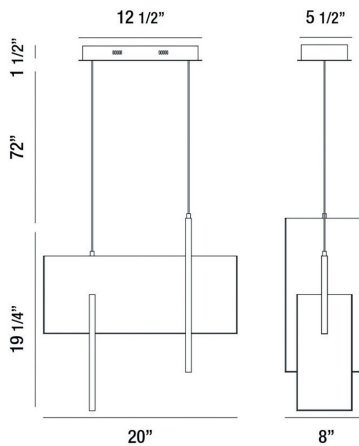

COBURG, MED LED PENDANT

PRODUCT DETAILS

No.	:	37346-027
Product Color	:	BLACK
Product Material	:	METAL
Shade / Accent Material	:	~
Length	:	20"
Width	:	8"
Height	:	19.25"
Overall Height	:	92"
Weight	:	10.3lbs

LIGHT SOURCE DETAILS

Light Source Type	:	INTEGRATED LED
Input Voltage	:	120V
Bulb Voltage	:	120V
Socket Type	:	LED
Total Wattage	:	35W
Total Lumen	:	2100lm
Kelvin	:	3000K
CRI	:	90+
Dimmable	:	Yes

Options Available

ITEM NO.	FINISH	SHADE
37346-010	ANODIZED GOLD	
37346-027	BLACK	

TECHNICAL DETAILS

Hanging Support Type	:	WIRE
Hanging Support Length	:	72"
Canopy / Backplate Length	:	12.5"
Canopy / Backplate Height	:	1.5"
Canopy / Backplate Width	:	5.5"
Approval	:	
Title 24	:	Yes