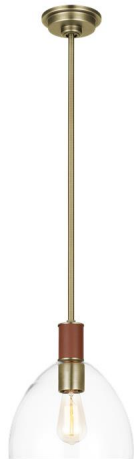

LP1041TWBCG: Small Pendant

Collection: Hadley

Damp Rated

UPC #:014817621297

Finish: Time Worn Brass (TWB)

Dimensions:

Diameter: 10"

Width: 10"

Height: 11 5/8"

Weight: 5.2 lbs.

Overall Height: 63 1/4"

Wire: 180" (color/Clear Silver)

Mounting Proc.: Screw Collar - Chain

Connection: Mounted To Box

Bulbs:

1 - Medium A19 75w Max. 120v - Not included

Features:

- This product may be mounted on a sloped ceiling
- Easily converts to LED with optional replacement lamps
- Meets Title 24 energy efficiency standards
- Title 24 compliant if used with Joint Appendix (JA8) approved light bulbs listed in the California Energy Commission Appliance database.

Material List:

- 1 Body - Steel - Time Worn Brass
- 1 Accents - Leather - Saddle Leather
- 4 12" Stem - Steel - Time Worn Brass
- 1 6" Stem - Steel - Time Worn Brass

Safety Listing:

Safety Listed for Damp Locations