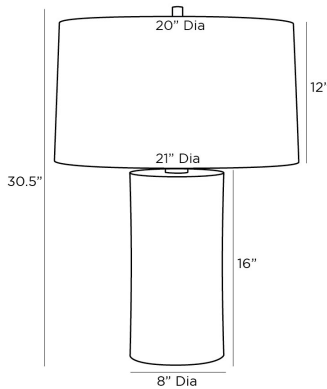

## SAMOA LAMP

44799-976  
 H: 30.5 IN, Dia: 21.00 IN  
 Antique Brass Cast Aluminum  
 Contract Suitable As Is

The Samoa presents a fiercely stylish way to illuminate a space. Cast antique brass aluminum is engraved with a stylized animal print. The textural lamp features a matching cylinder metal finial and is topped with off-white silk drum shade lined in off-white cotton. Finish will vary.

### APPEARANCE

Material	Aluminum, Cotton, Silk
Material Type	Cast
Finish	Antique Brass, Off-White
Finish Will Vary	true
Top Coat/Sealant	true
Finial Description	Matching Brass Clad Cylinder
Finial Dimension	2" x 1"

### DIMENSIONS

Shade	Top: 20.00 IN, Dia: 21.00 IN, Side: 12 IN
Body	H: 16 IN, Dia: 8.00 IN
Neck	H: 2 IN, Dia: 2.00 IN
Foot Print	Dia: 8.00 IN
Harp	10" Brass IN

### SHIPPING

Product Weight	12.5 LBS
Gross Weight 1	13 LBS
Gross Weight 2	5 LBS
Shipping Box 1	H: 24.25 IN, L: 12.5 IN, W: 26.75 IN
Shipping Box 2	H: 13 IN, L: 22 IN, W: 22 IN