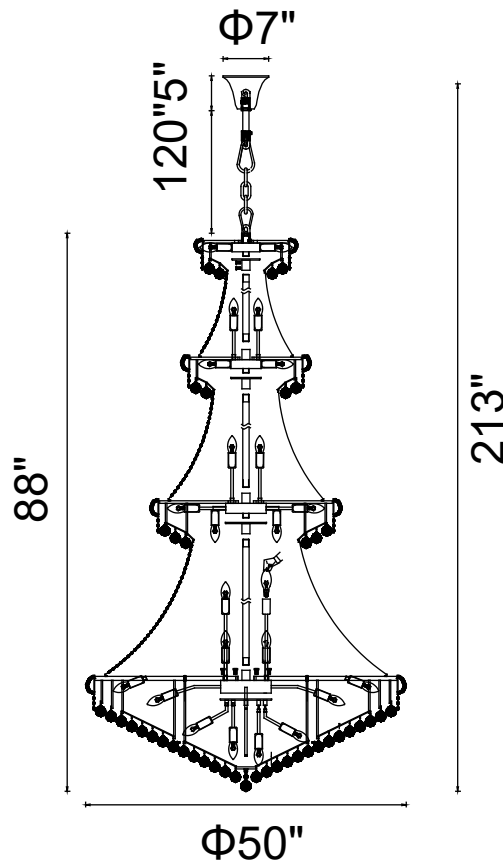

PROJECT: _____

FIXTURE TYPE: _____

LOCATION: _____

CONTACT/PHONE: _____

Item	8001P50C
Collection	EMPIRE
Finish	Chrome
Glass	-----
Crystal	Clear
Input	120V AC,60HZ,AC

Shade	-----
Length/Dia.	50"
Width/Ext.	-----
Height	88"
Maximum	213"
Lumens	-----

Light Source	E12
Bulb Info.	42×60W
Included	-----
Dimmable	Yes
Color	-----
Weight	