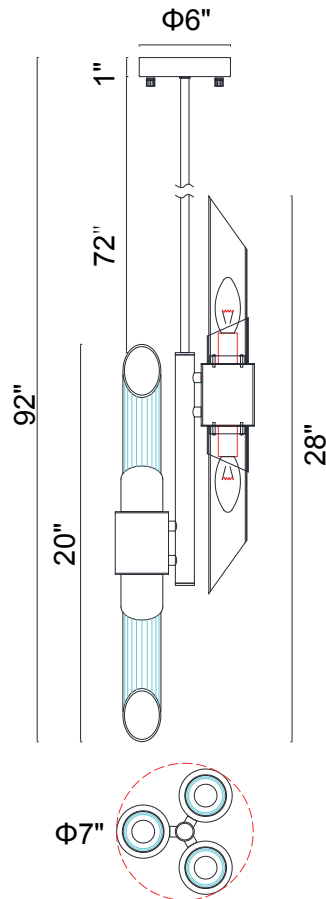

PROJECT: \_\_\_\_\_

FIXTURE TYPE: \_\_\_\_\_

LOCATION: \_\_\_\_\_

CONTACT/PHONE: \_\_\_\_\_

Item	1269P7-6-602
Collection	
Finish	Stain Gold
Glass	Clear
Crystal	-----
Input	120V AC,60HZ,AC

Shade	-----
Length/Dia.	7"
Width/Ext.	7"
Height	28"
Maximum	92"
Lumens	-----

Light Source	E12
Bulb Info.	6×60W
Included	-----
Dimmable	No
Color	-----
Weight	