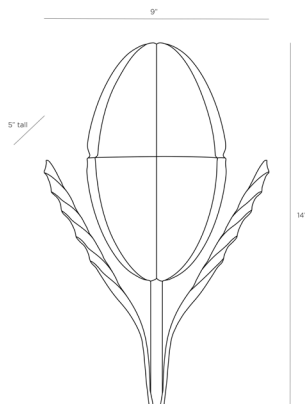

ARTERIO RS

PITAYA SCULPTURE

BARRY DIXON

GDASI02

H: 5 IN, W: 14 IN, D: 9 IN

Vintage Brass

Contract Suitable As Is

Inspired by stylized South American tropical fruit sculptures found in Argentina. Use alone on a shelf or table. Warm, vintage brass mixes easily with other metal tones.

APPEARANCE

Material Brass
Top Coat/Sealant false

DIMENSIONS

Foot Print W: 9 IN, D: 6 IN

SHIPPING

Product Weight 3 LBS
Gross Weight 1 3.5 LBS
Shipping Box 1 H: 10.25 IN, L: 9 IN, W: 5.5 IN

CONTRACT

Contract Suitable true