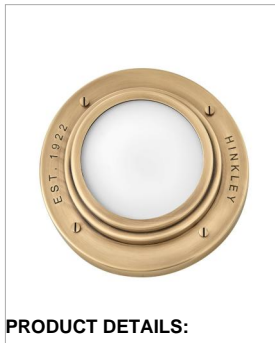

PRODUCT DETAILS:

- Suitable for use in dry (indoor) locations as defined by NEC and CEC. Meets United States UL Underwriters Laboratories & CSA Canadian Standards Association Product Safety Standards.
- ADA compliant
- LED components carry a 5-year limited warranty
- Classic, elegant lines and timeless details enhance a traditional space

HINKLEY

HINKLEY
33000 Pin Oak Parkway
Avon Lake, OH 44012

PHONE: (440) 653-5500
Toll Free: 1 (800) 446-5539

hinkley.com