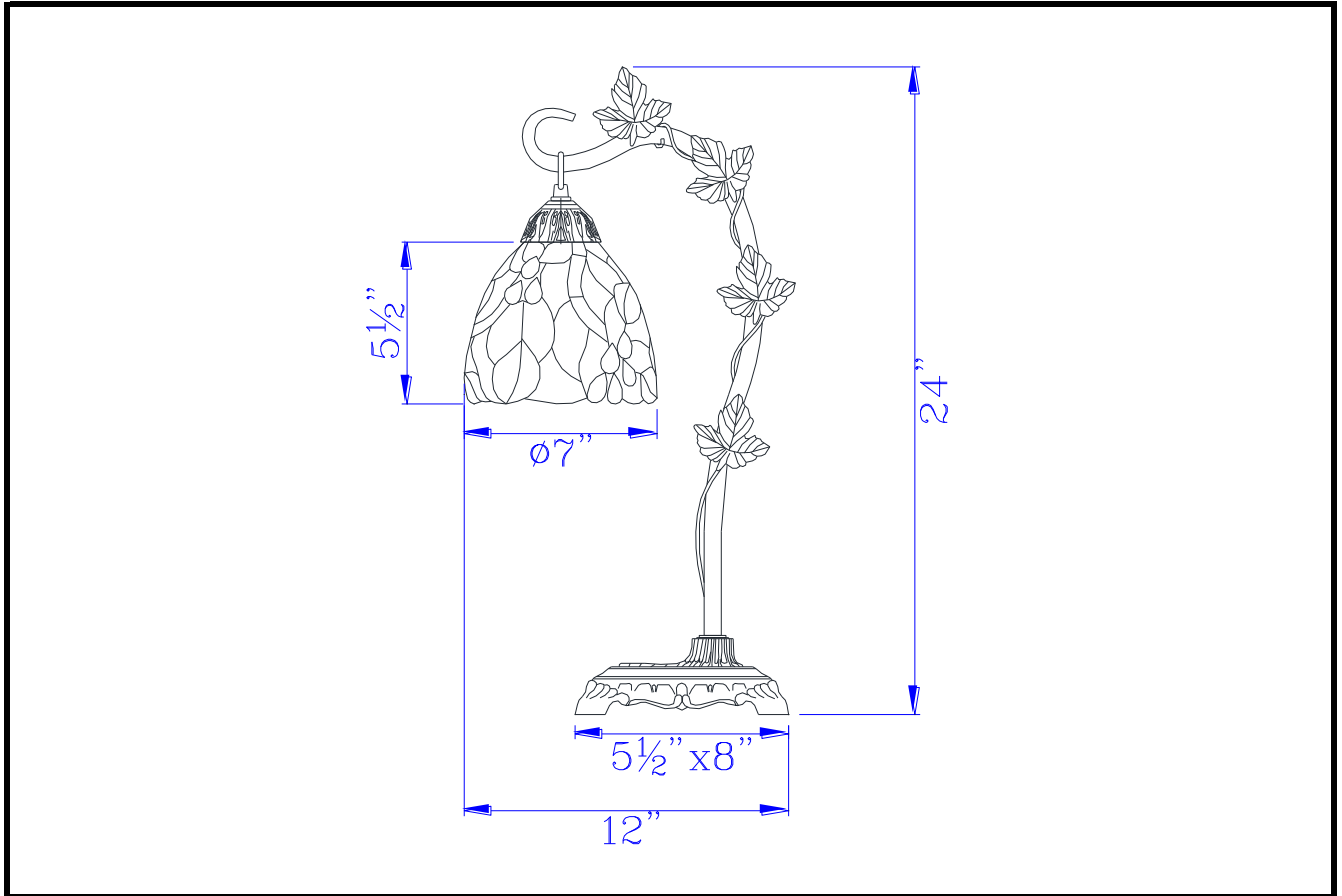

Model No: BO-2754TB
Description: 60W Cotulla downbridge tiffany metal table lamp
Material: Metal
Finish : Tiffany
Height: 24"
Reach: 12"
Base Width: 5 1/2 x 8"
Wattage : 60W
Socket : Medium Base (E26)
Switch: On/Off
Bulb: Incandescent, CFL
Wire Length: 6'
Shade No:
Material: Tiffany
Shade size: Dia.7" H 5 1/2"
Certificate : 