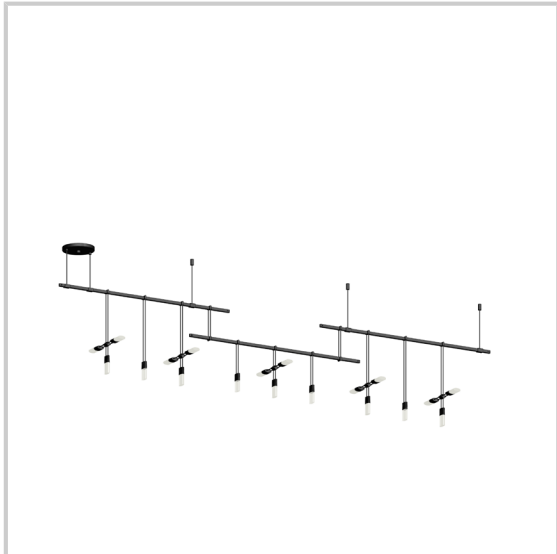

**Configuration Date:**

May 24, 2016 11:00 AM

**Configuration Number:** S1P36K-JR180662-SC01

**Configuration Name:** 3-Bar Offset Linear

**Style:** 36" 3-Bar Offset Linear

**Transformer Location:** Outlet Box

**Power Feed / Ceiling Hanger Length:** 18" Adj. Rod

**Power Bar Hanger:** 6"

**Luminaire Hanger:** 6"/12"

**Luminaire:** Crystal Chiclet Combo

\*Actual Item as configured may be different than image shown

**Dimensions:** 102"L, 11.25"W, 16-87"H

**BILL OF MATERIALS:**

<u>Part SKU</u>	<u>Description</u>	<u>Qty</u>
1XC01XX36K	36" Linear Power Bar	3
1XDXXHC01K	Crystal Chiclet Cluster Luminaire	5
1XDXXRP01K	Crystal Chiclet Luminaire	4
1XB04DR06K	6" Double Rod Luminaire Hanger	2
1XB04DR12K	12" Double Rod Luminaire Hanger	2
1XB04HR06K	6" Double Rod Horizontal Cluster Luminaire Hanger	1
1XB04HR12K	12" Double Rod Horizontal Cluster Luminaire Hanger	4
1XB02SR18K	18" Single Rod Ceiling Hanger	3
1XB03AR06K	6" Parallel Rod Power Bar Hanger	2
1XA01SG05K	Shallow Linear Single Power Feed	1
T06UH1224ELVE	60W Unhoused Transformer, 120VAC/24VAC	1
1XB01SC06K	6' Single Cord Power Feed Hanger	2