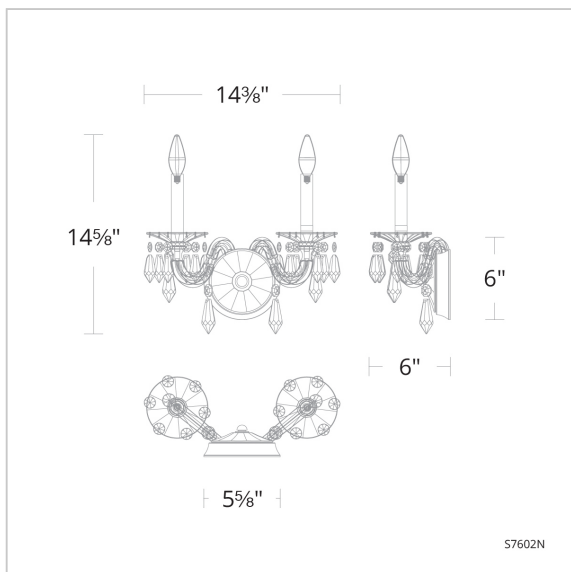

## LINE DRAWING

## SPECIFICATIONS

**Light Source  
Standards**

Incandescent  
UL/cUL

Model	Finish	Crystal	# of Lights	Voltage	Height	Width
S7602	- 76	R	2 Lights	120 VAC	14.6"	14.4"
	- 23					
	- 26					
	- 51					
	- 48					
	- 22					