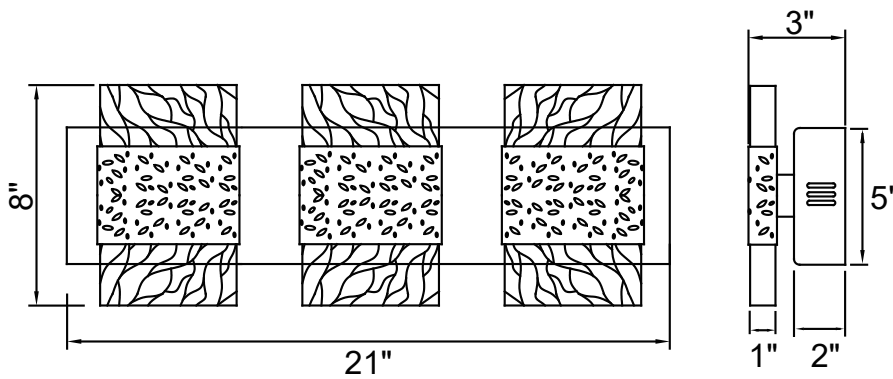

PROJECT: _____
 FIXTURE TYPE: _____
 LOCATION: _____
 CONTACT/PHONE: _____

Item	1090W21-3-620
Collection	CAROLINA
Finish	Gold Leaf
Glass	Clear
Crystal	-----
Input	120V AC,60HZ,AC

Shade	-----
Length/Dia.	21"
Width/Ext.	3"
Height	8"
Maximum	-----
Lumens	1560

Light Source	LED
Bulb Info.	30W
Included	-----
Dimmable	Yes
Color	3000K
Weight	5.2KG