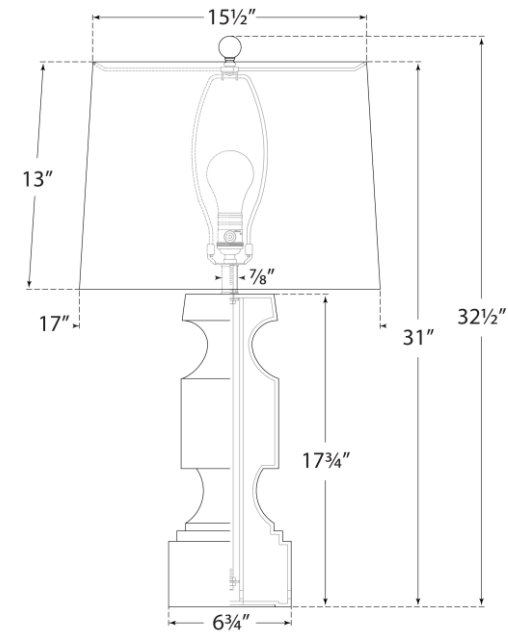

SPEC SHEET

Finley Large Balustrade Table Lamp

Item # CHA 8654SHG-L

Designer: Chapman & Myers

Height: 32"

Width: 17"

Base: 6.75" Square

Finishes: IVO, SHG

Shade Treatments: L

Shade Details: SH15.5/15.5x17/17x13LS

Socket: E26 Dimmer

Wattage: 100 A

Note: Reactive Ceramic Glazes Will Vary in Color and Texture

©EFC DESIGNS

Front View