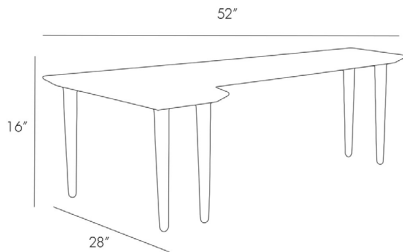

ARTERIOS

LOTTIE COCKTAIL TABLE

4406

H: 16 IN, W: 52 IN, D: 28 IN

Satin Walnut

Contract Recommendations: Adding a lacquer coating provides additional protection

Sleek and inviting, this Scandinavian-inspired coffee table is bound by delicate details. From beveled edges to antique brass ferrules, each element is enhanced by the satin walnut finished veneer. Finished with a natural lacquer stain to highlight the quarter-sawn grain. Style two facing opposite directions to create a rectangular configuration. finish will vary.

APPEARANCE

Material	Brass, Walnut Veneer
Material Type	
Finish	Antique Brass, Satin Walnut
Finish Will Vary	true
Top Coat/Sealant	true

DIMENSIONS

Foot Print	W: 47.5 IN, D: 23 IN
Bevel	Yes

SHIPPING

Product Weight	26 LBS
Gross Weight 1	35.1 LBS
Gross Weight 2	0 LBS
Shipping Box 1	H: 29.9 IN, L: 54 IN, W: 3.9 IN