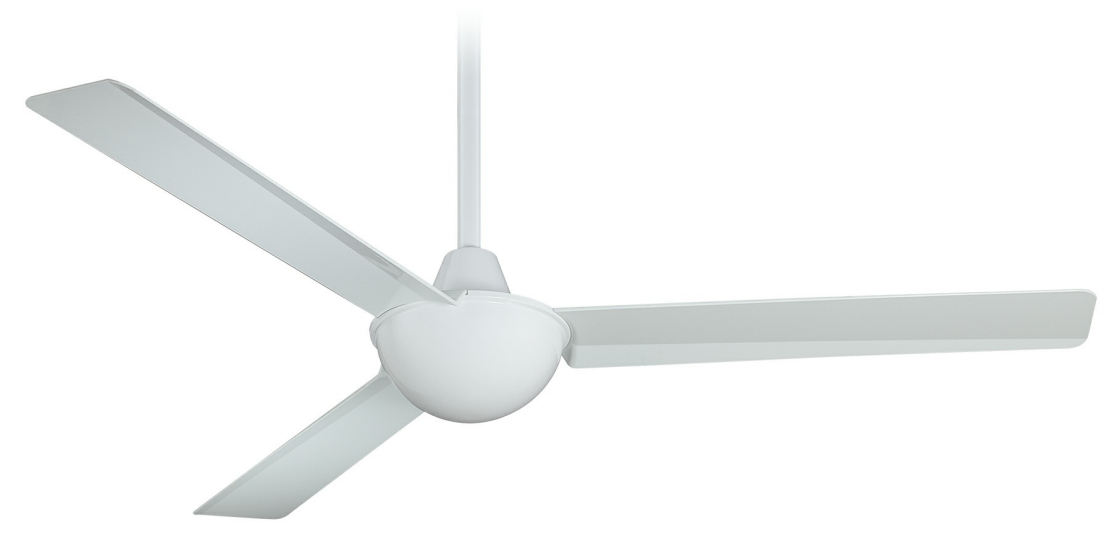

Item #  
**F833-WH**  
 Product Family Name:  
**Kewl**  
 Category:  
**INTERIOR FAN**  
 Certification  
**4000048**  
 Patents:  
**U.S. Patent(s): D715,418; D726,299**  
 Notes:

UPC Code:  
**706411044281**  
 Finish:  
**White**  
 Category Type:  
**Ceiling Fan**

Image File Name: **F833-WH.jpg**

## MEASUREMENTS

Blade Finish:				Reversible Blades:	<b>No</b>
Blade Material:				Slope:	<b>Yes</b>
<b>ABS Construction</b>				Hanging Weight:	<b>12.17</b>
Blade Sweep:	No. of Blades:	Blade Pitch:			
<b>52"</b>	<b>3</b>	<b>20</b>	Downrod 1 Outside Dia:	Downrod 2 Outside Dia:	
Downrod 1:	Downrod 1 Outside Dia:	Downrod 2:			
<b>6</b>	<b>0.75</b>				
Ceiling to Lowest Point: (Dim A)	Ceiling to Blade (Dim B)	Lead Wire:	Motor Size:		
<b>11.0</b>	<b>8.75</b>	<b>80</b>	<b>153x15mm</b>		