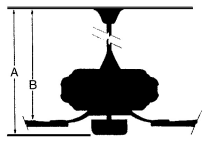

## MEASUREMENTS

Blade Finish:				Reversible Blades:	<b>No</b>
Blade Material:				Slope:	<b>Yes</b>
<b>ABS Construction</b>				Hanging Weight:	<b>12.17</b>
Blade Sweep:	No. of Blades:	Blade Pitch:			
<b>52"</b>	<b>3</b>	<b>20</b>	Downrod 1 Outside Dia:	Downrod 2 Outside Dia:	
Downrod 1:	Downrod 1 Outside Dia:	Downrod 2:			
<b>6</b>	<b>0.75</b>				
Ceiling to Lowest Point: (Dim A)	Ceiling to Blade (Dim B)	Lead Wire:	Motor Size:		
<b>11.0</b>	<b>8.75</b>	<b>80</b>	<b>153x15mm</b>		